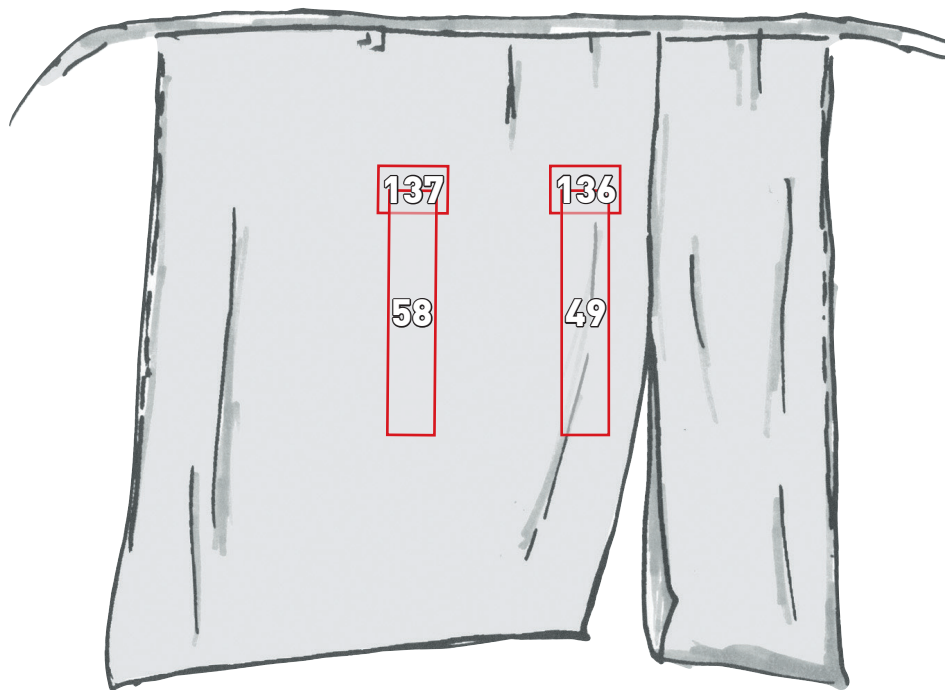

engelbert strauss
enjoy work.

Rotterdam bistro apron*

Placement recommendation Rotterdam bistro apron		Standard measurements (width x height in cm)			
No.	Placement	Embroidery	Embroidery emblem	Transfer print	Screen print
49	On the left upper leg	10 x 39	—	10 x 43	10 x 30
58	On the right upper leg	10 x 39	—	10 x 43	10 x 30
136	On the left upper leg height trousers pocket	10 x 8	10 x 10	10 x 10	10 x 10
137	On the right upper leg height trousers pocket	10 x 8	10 x 10	10 x 10	10 x 10