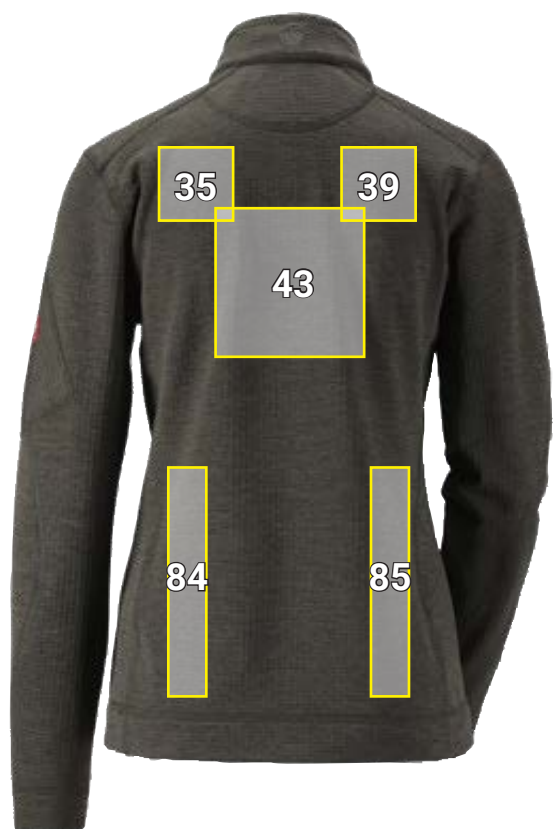

# TROYER CLIMACELL E.S.DYNASHIELD, LADIES'

Placement proposal Troyer climacell e.s.dynashield, ladies'		Standard dimensions (width x height in cm)		
No.	Placement	Direct embroidery	Embroidered emblem	Transfer print
35	Left shoulder blade	10 x 4,5	10 x 10	10 x 10
39	Right shoulder blade	10 x 4,5	10 x 10	10 x 10
43	Middle of the back	20 x 10	20 x 10	20 x 20
84	Back side left	3 x 22	—	5 x 30
85	Back side right	3 x 22	—	5 x 30
88	Left chest side above seam	10 x 2	10 x 2	10 x 2
96	Right chest side above seam	10 x 2	10 x 2	10 x 2